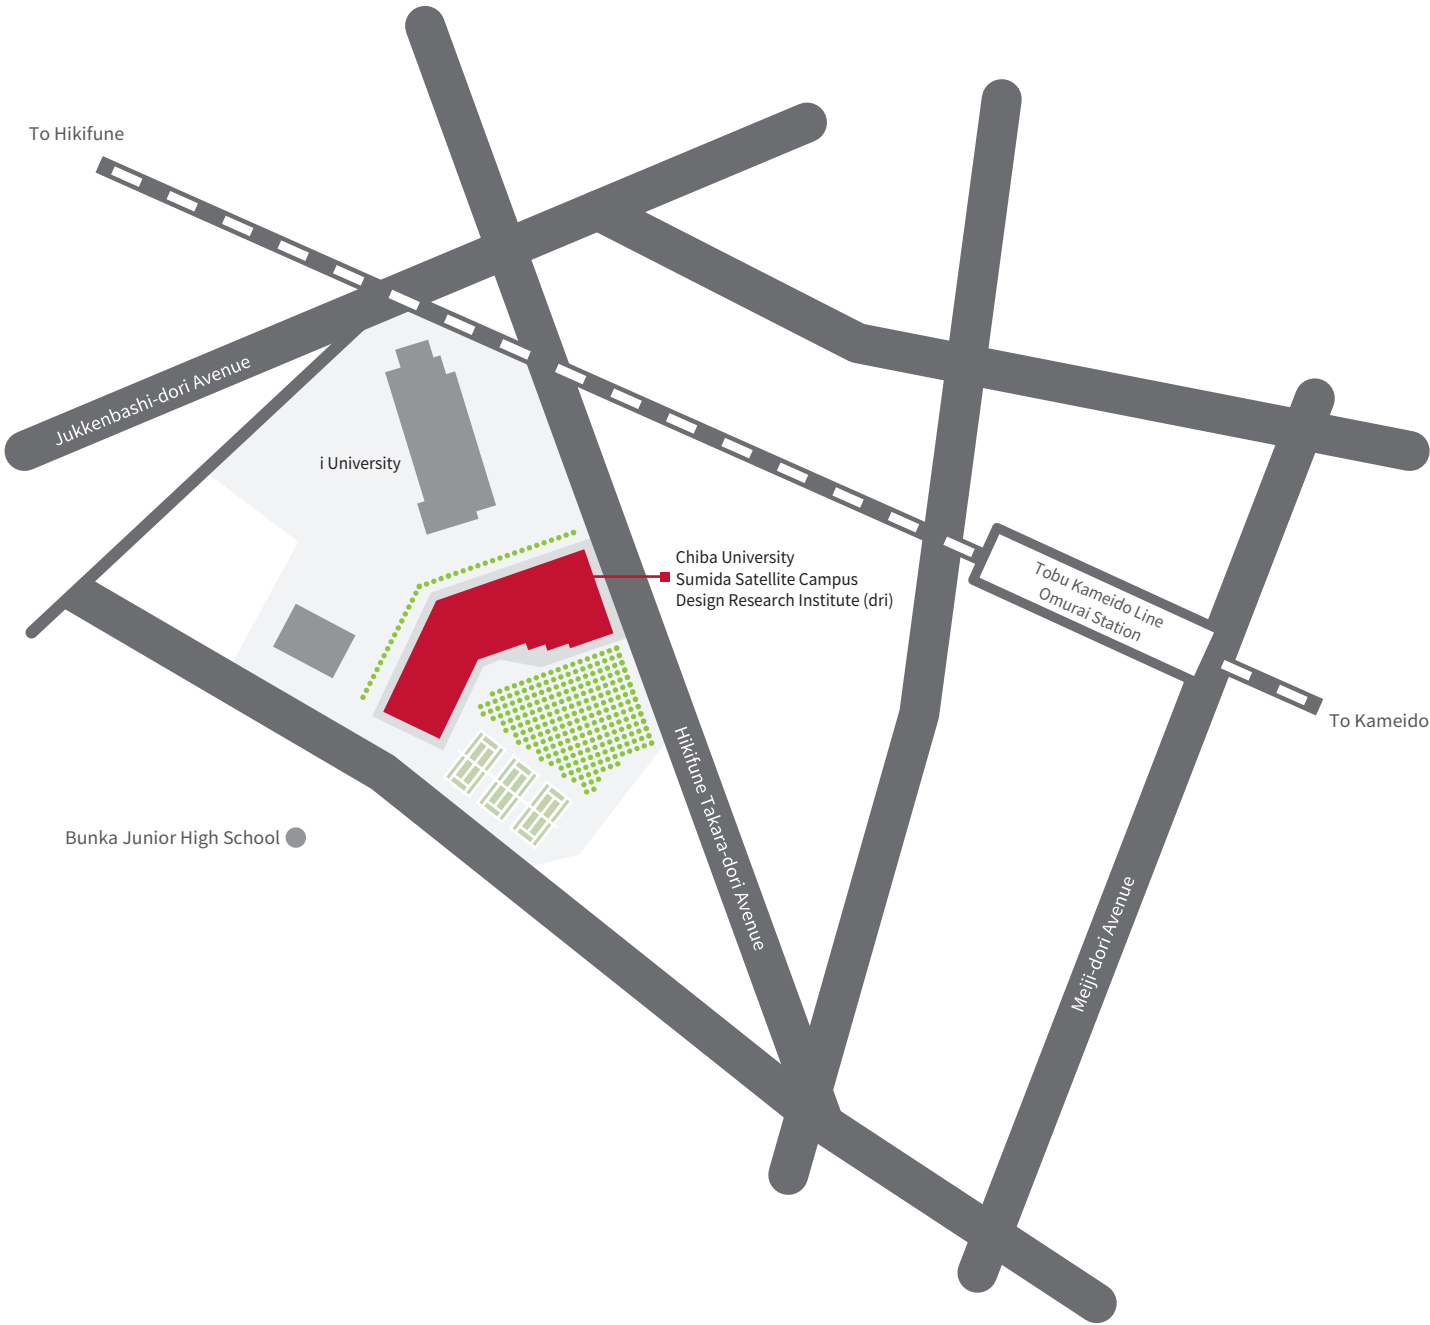

Sumida Satellite Campus

About 3,201m²

Design Research Institute (dri) 1-19-1, Bunka, Sumida-ku, Tokyo
131-0044
Tel: +81-(0)3-5655-5611

0 50 100 150 m