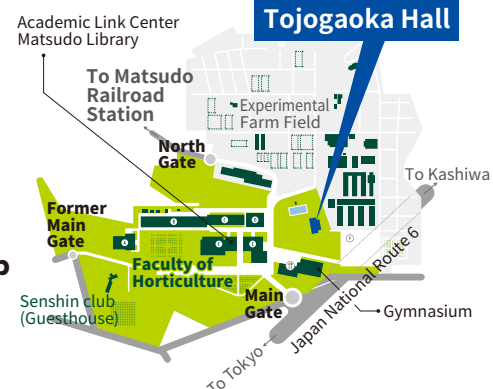

Register now and contribute to groundbreaking discussions!!